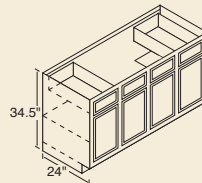

SINK BASE Cabinets

60SB

No shelf under sink –
no back.

SINK FRONTS

18SF[†]

[†] Square edge.