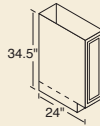

TRAY Cabinet

9T