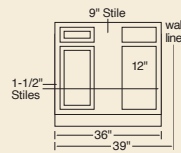

39BC
Must be pulled 3".
Can be pulled to 46".