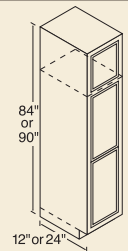

BROOM Cabinets

90" High

- 18BRWT (12" deep)
- 18BRBT (24" deep)
- 24BRBT (24" deep)

84" High

- 18BRW (12" deep)
- 18BRB (24" deep)
- 24BRB (24" deep)

No shelves included
with broom cabinets.
Optional Shelf Kit
available.

ACCESSORIES

Pantry/Base
Roll-Out Tray
15BT 18BT 24BT