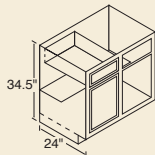

BASE CORNER Cabinets

- 39BC
- 42BC