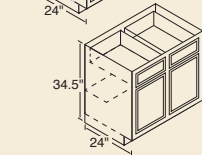

- 12B* 30B
- 15B* 33B[†]
- 18B* 36B
- 21B* 42B
- 24B* 48B
- 27B*[†]

[†] 3" side stiles.