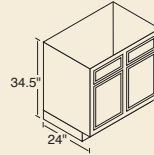

RANGE & SINK BASE Cabinets

- 30RBS 36RBS
- 33RBS[†] 42RBS

[†] 3" side stiles.