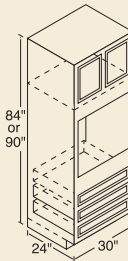

OVEN Cabinets

90" High

300T

84" High

300U