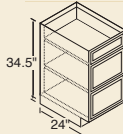

3 Drawer Stack
DWhite ONLY