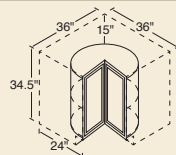

LAZY SUSAN CORNER Cabinet

36LS
Shipped without
finished ends.