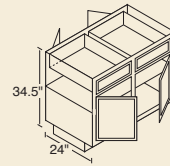

PENINSULA BASE Cabinets

- 36B-P
- 48B-P
- 48BC-P

BC-P indicates Blind
Corner Peninsula.