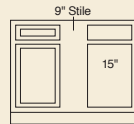

42BC
Can be pulled to 49".