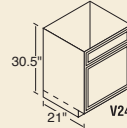

V24S

3 Drawer
Stack
DWhite
ONLY