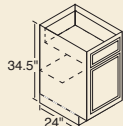

BASE Cabinets