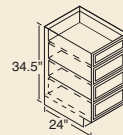

DRAWER Cabinets

- 15D 24D
- 18D

4 Drawer Stack
Glenwood,
Warmwood,
Chadwood