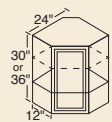

ANGLE WALL Cabinets

36" High

- 24AT