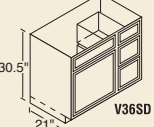

V36SD

4 Drawer
Stack
Glenwood,
Warmwood,
Chadwood