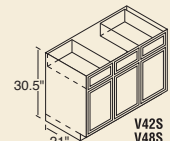

WALL Cabinets

36" High

- 12WT* 27WT
- 15WT* 30WT
- 18WT* 33WT
- 21WT* 36WT
- 24WT*

30" High

- 9W* 27W
- 12W* 30W
- 15W* 33W
- 18W* 36W
- 21W* 42W
- 24W* 48W

21" High

- 24R* 36R
- 30R 42R

18" High

- 24Y* 36Y
- 30Y 42Y

15" High

- 30X 36X
- 33X 39X

12" High

- 30X12
- 36X12

WALL CORNER Cabinets

36" High

- 24WCT* 36WCT*

30" High

- 24WC* 42WC
- 36WC* 48WC
- 39WC

All can be pulled 4-1/2".

ANGLE WALL Cabinets

36" High

- 24AT

30" High

- 24A

MICROWAVE Cabinet

- 30MW

For proper height, install under a 30X cabinet.

WALL WHATNOT Cabinet

36" High

- WWN

Trim to desired height and width.

BASE WHATNOT Cabinet

- BWN

BASE Cabinets

- 12B* 30B
- 15B* 33B[†]
- 18B* 36B
- 21B* 42B
- 24B* 48B
- 27B*[†]

[†] 3" side stiles.

TRAY Cabinet

- 9T

DRAWER Cabinets

- 15D 24D
- 18D

BASE CORNER Cabinets

- 39BC 48BC
- 42BC

Can be pulled to 49".

39BC
Must be pulled 3".
Can be pulled to 46".

48BC
Can be pulled to 49".

LAZY SUSAN CORNER Cabinet

- 36LS

Shipped without finished ends.

PENINSULA BASE Cabinets

- 36B-P
- 48B-P
- 48BC-P

RANGE & SINK BASE Cabinets

- 30RBS 36RBS
- 33RBS[†] 42RBS

[†] 3" side stiles.

SINK BASE Cabinets

- 60SB 72SB

No shelf under sink – no back.

SINK FRONTS

- 18SF[†]

[†] Square edge.

OVEN Cabinets

90" High

- 300UT

84" High

- 300U

BROOM Cabinets

90" High

- 18BRWT 24BRBT
- 18BRBT

84" High

- 18BRW 24BRB
- 18BRB

No shelves included with broom cabinets. **Optional Shelf Kit** available.

ACCESSORIES

Wine Rack (kit)

Appliance Garage
To fit beneath 24A.

Pantry/Base Roll-Out Tray
15BT 18BT 24BT

VANITY Cabinets

30.5" Standard

- V12B

- V12B V36SD
- V15D V42S[†]
- V24S V48S[†]
- V30S V30KH^{††}

[†] Two outside working drawers.
^{††} Can be cut down 3" on each side.

- V15D

- V24S

- V36SD

- V30S

- V42S
- V48S

- V30KH

VANITY Cabinets

34.5" Tall

Tall vanities are only available for Glenwood and Warmwood.

- V12BT V36SDT
- V15DT V42ST[†]
- V24ST V48ST[†]
- V30ST

[†] Two outside working drawers.

All Standard and Tall Vanities 21" Deep

ADA ACCESSIBLE Cabinets