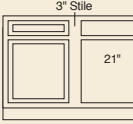

48BC
Can be pulled to 49".