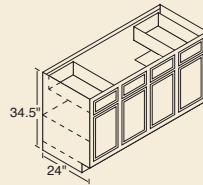

SINK BASE Cabinets

- 60SB 72SB

No shelf under sink – no back.

SINK FRONTS

- 18SF[†]

[†] Square edge.