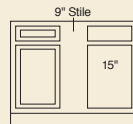

Can be pulled to 49".