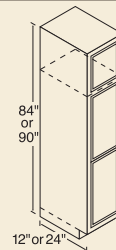

BROOM Cabinets

90" High

- 18BRWT 24BRBT
- 18BRBT

84" High

- 18BRW 24BRB
- 18BRB

No shelves included with broom cabinets. **Optional Shelf Kit** available.

ACCESSORIES

Wine Rack (kit)

Appliance Garage
To fit beneath 24A.

Pantry/Base Roll-Out Tray
15BT 18BT 24BT