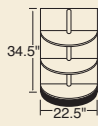

BASE WHATNOT Cabinet

- BWN