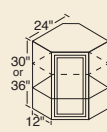

ANGLE WALL Cabinets

36" High

- 24AT