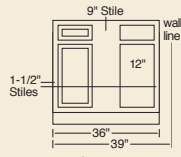

39BC
Must be pulled 3".
Can be pulled to 46".