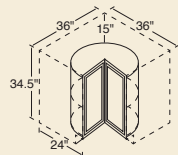

LAZY SUSAN CORNER Cabinet

- 36LS

Shipped without finished ends.