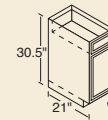

VANITY Cabinets

30.5" Standard

- V12B

- V12B V36SD
- V15D V42S[†]
- V24S V48S[†]
- V30S V30KH^{††}

[†] Two outside working drawers.
^{††} Can be cut down 3" on each side.