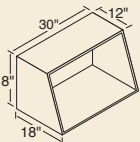

MICROWAVE Cabinet

- 30MW

For proper height, install under a 30X cabinet.