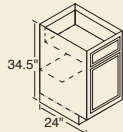

BASE Cabinets