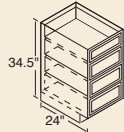

DRAWER Cabinets

- 15D 24D
- 18D