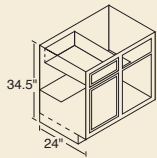

BASE CORNER Cabinets

- 39BC 48BC
- 42BC