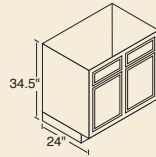

RANGE & SINK BASE Cabinets

- 30RBS 36RBS
- 33RBS[†] 42RBS

[†] 3" side stiles.