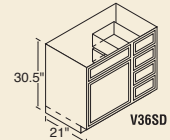

WALL Cabinets

36" High

- 12WT* 27WT
- 15WT* 30WT
- 18WT* 33WT
- 21WT* 36WT
- 24WT*

30" High

- 9W* 27W
- 12W* 30W
- 15W* 33W
- 18W* 36W
- 21W* 42W
- 24W* 48W

21" High

- 24R* 36R
- 30R 42R

18" High

- 24Y* 36Y
- 30Y 42Y

15" High

- 30X 36X
- 33X 39X

12" High

- 30X12
- 36X12

WALL CORNER Cabinets

36" High

- 24WCT* 36WCT*

30" High

- 24WC* 42WC
- 36WC* 48WC
- 39WC

All can be pulled 4-1/2".

ANGLE WALL Cabinets

36" High

- 24AT

30" High

- 24A

MICROWAVE Cabinet

- 30MW

For proper height, install under a 30X cabinet.

WALL WHATNOT Cabinet

36" High

- WWN

Trim to desired height and width.

BASE WHATNOT Cabinet

- BWN

BASE Cabinets

- 12B* 30B
- 15B* 33B[†]
- 18B* 36B
- 21B* 42B
- 24B* 48B
- 27B*[†]

[†] 3" side stiles.

TRAY Cabinet

- 9T

DRAWER Cabinets

- 15D 24D
- 18D

BASE CORNER Cabinets

- 39BC 48BC
- 42BC

Can be pulled to 49".

39BC
Must be pulled 3".
Can be pulled to 46".

48BC
Can be pulled to 49".

LAZY SUSAN CORNER Cabinet

- 36LS

Shipped without finished ends.

PENINSULA BASE Cabinets

- 36B-P
- 48B-P
- 48BC-P

RANGE & SINK BASE Cabinets

- 30RBS 36RBS
- 33RBS[†] 42RBS

[†] 3" side stiles.

SINK BASE Cabinets

- 60SB 72SB

No shelf under sink – no back.

SINK FRONTS

- 18SF[†]

[†] Square edge.

OVEN Cabinets

90" High

- 300UT

84" High

- 300U

BROOM Cabinets

90" High

- 18BRWT 24BRBT
- 18BRBT

84" High

- 18BRW 24BRB
- 18BRB

No shelves included with broom cabinets. **Optional Shelf Kit** available.

ACCESSORIES

Wine Rack (kit)

Appliance Garage
To fit beneath 24A.

Pantry/Base Roll-Out Tray
15BT 18BT 24BT

VANITY Cabinets

30.5" Standard

- V12B

- V12B V36SD
- V15D V42S[†]
- V24S V48S[†]
- V30S V30KH^{††}

[†] Two outside working drawers.
^{††} Can be cut down 3" on each side.

- V15D

- V24S

- V36SD

- V30S

- V42S
- V48S

- V30KH

VANITY Cabinets

34.5" Tall

Tall vanities are only available for Glenwood and Warmwood.

- V12BT V36SDT
- V15DT V42ST[†]
- V24ST V48ST[†]
- V30ST

[†] Two outside working drawers.

All Standard and Tall Vanities 21" Deep

ADA ACCESSIBLE Cabinets