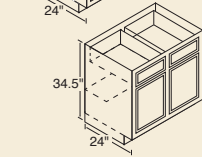

- 12B* 30B
- 15B* 33B[†]
- 18B* 36B
- 21B* 42B
- 24B* 48B
- 27B*[†]

[†] 3" side stiles.

TRAY Cabinet

- 9T