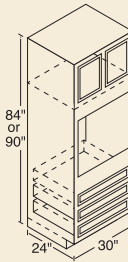

OVEN Cabinets

90" High

- 300UT

84" High

- 300U